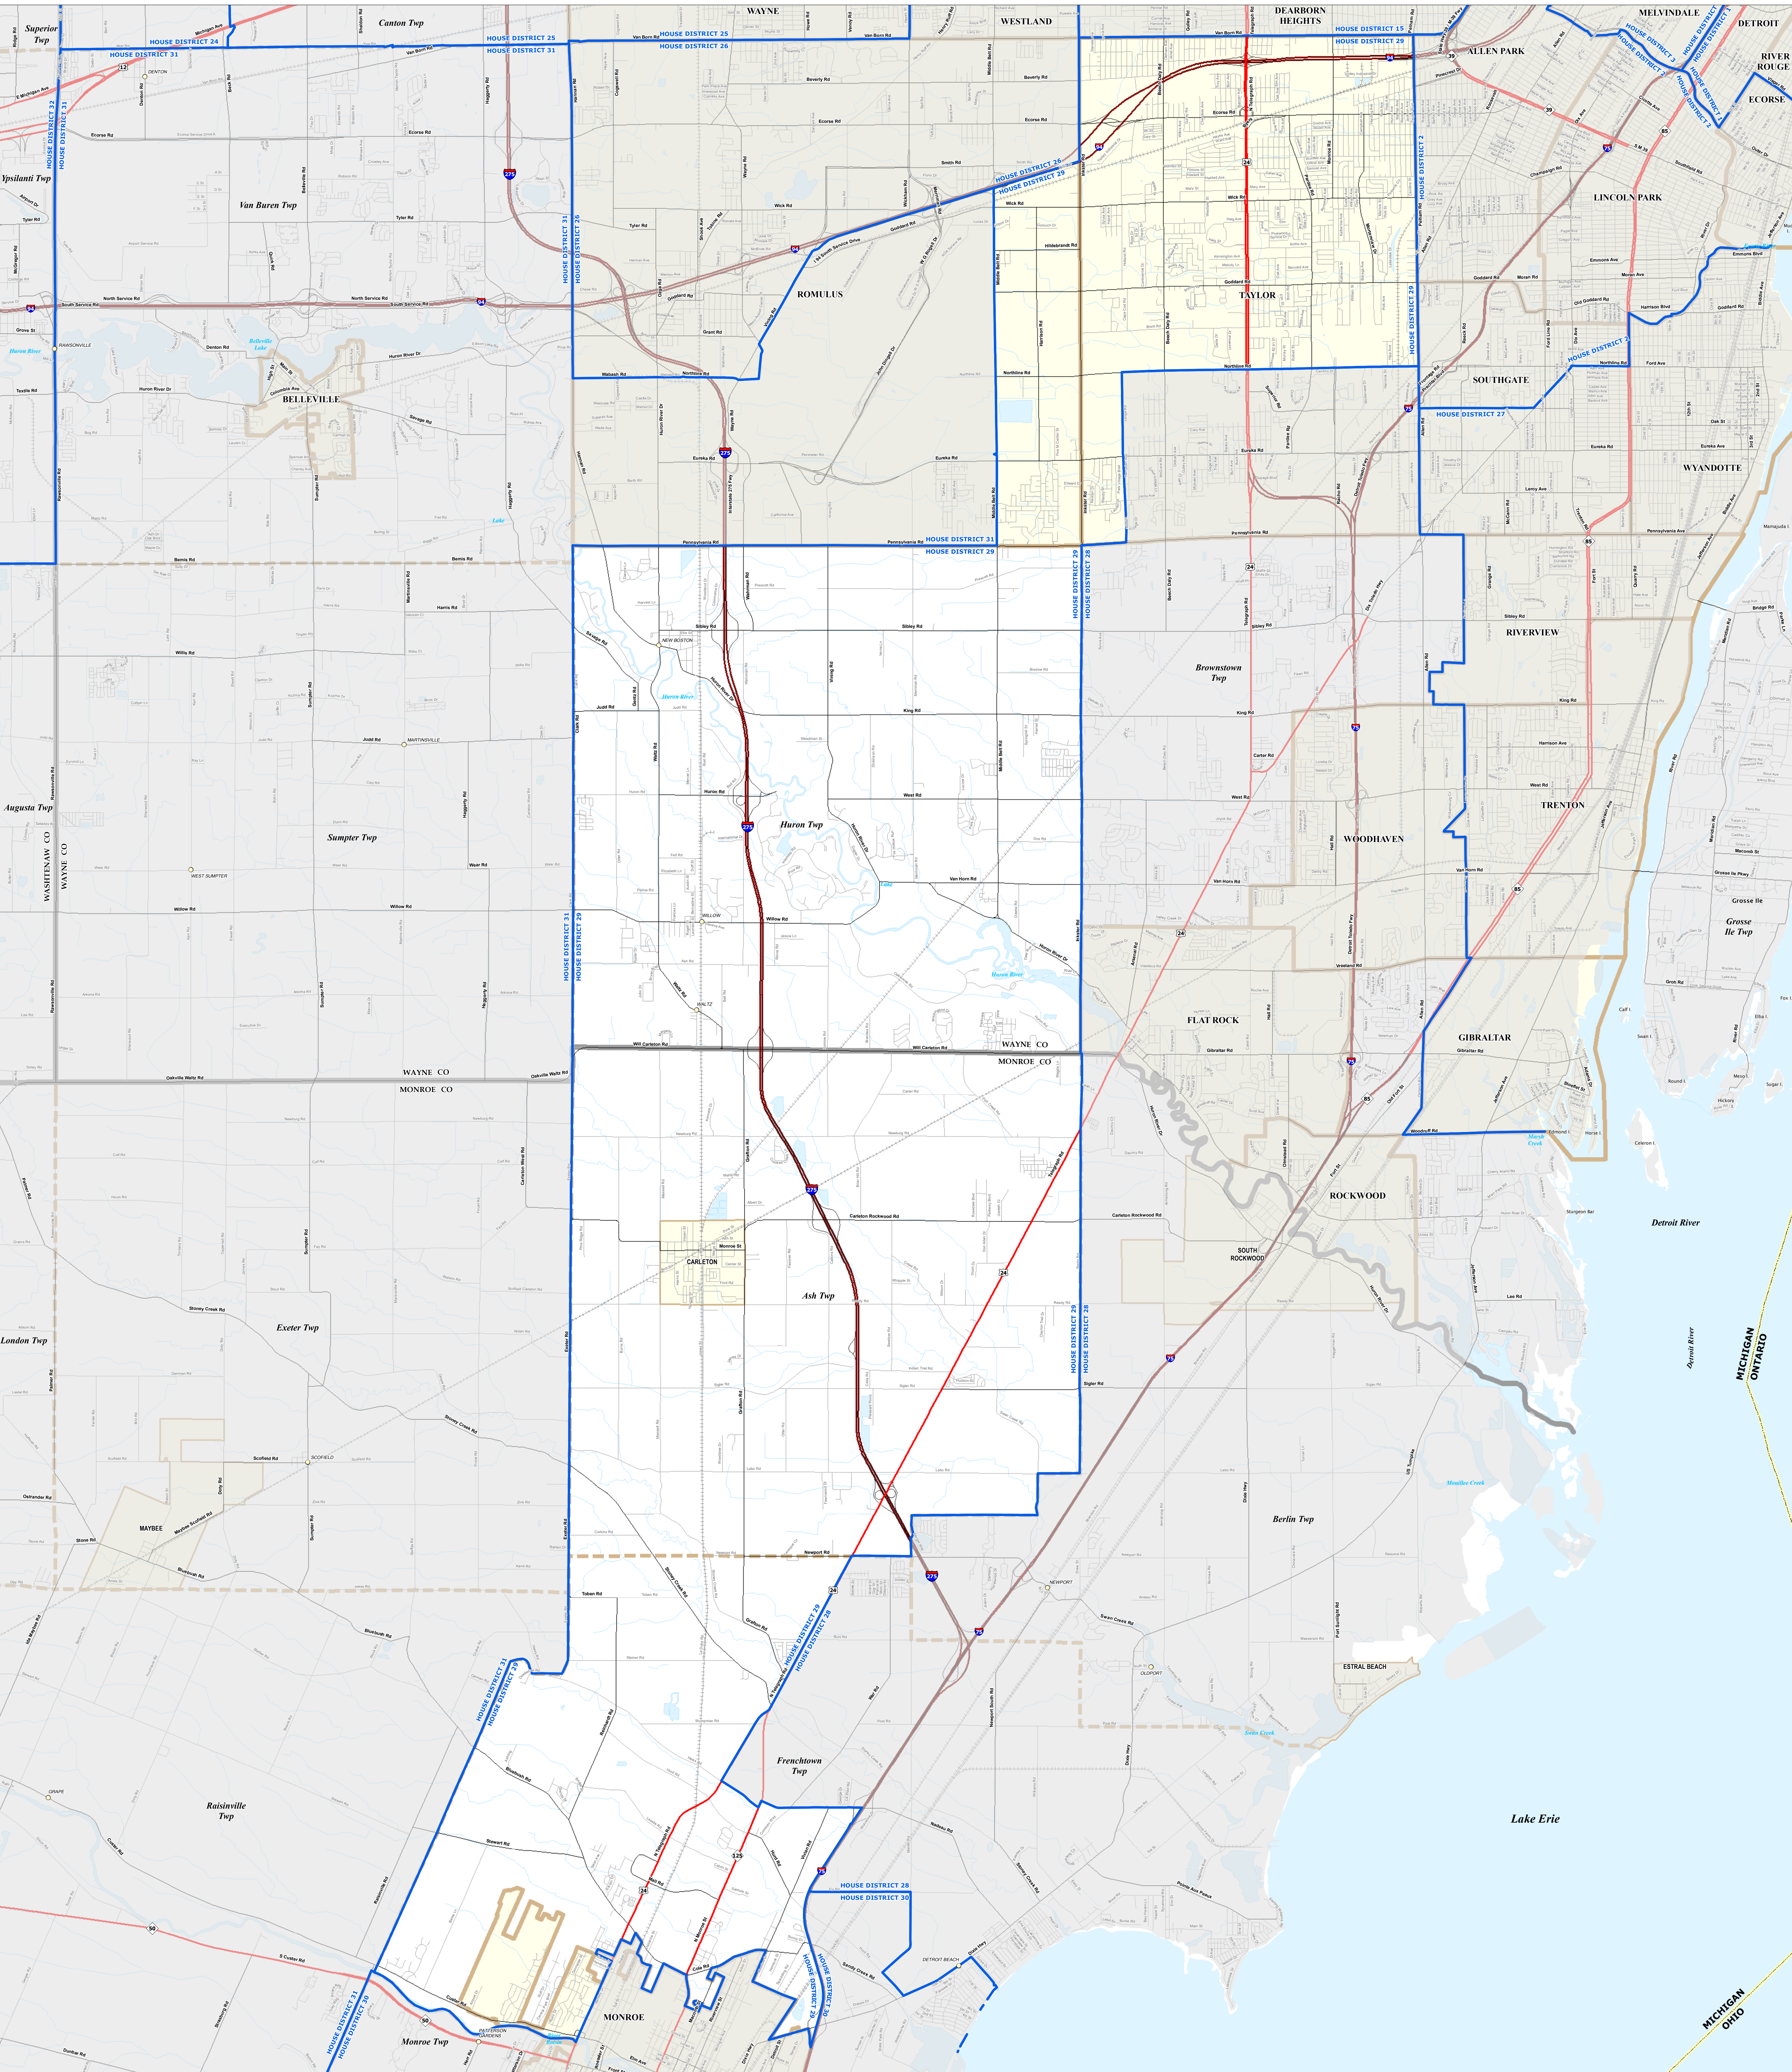

MICHIGAN STATE HOUSE DISTRICT 29

2021 Apportionment Plan

Legend							
	House District		Township		Freeway		Railroad
	City		County		Highway		Water Feature
	Village		State		Primary Road		River, Stream, or Drain
	Unincorporated Place		Local Road